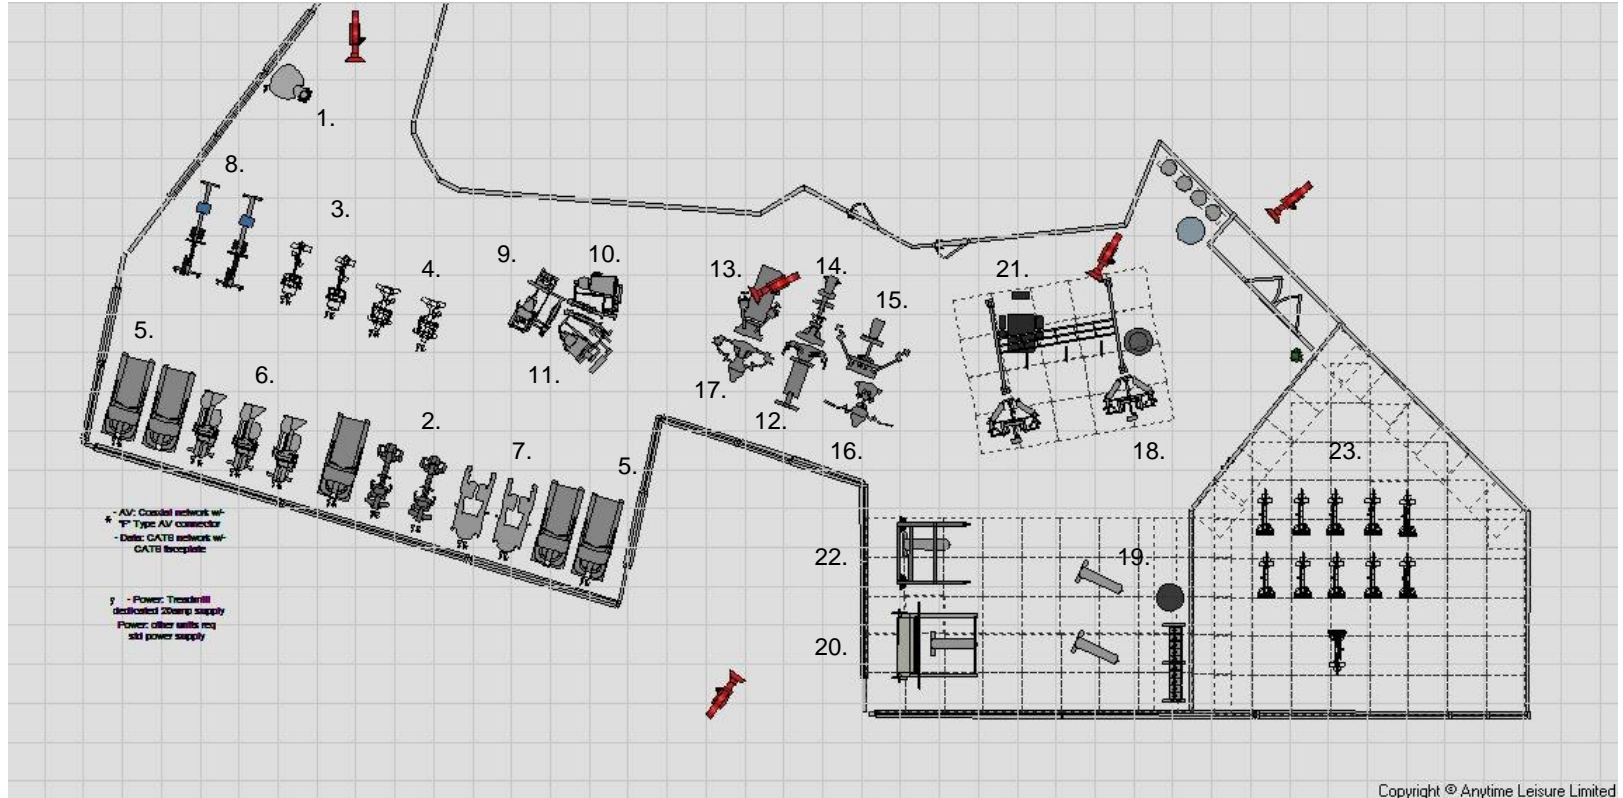

1. Powerplate
2. Star Trac ERBe Recumbent
3. Star Trac eSpinner
4. Star Trac eUBe Upright
5. Star Trac ETRXe Treadmill
6. Star Trac ETBTe Total Body
7. Cybex Arc Trainer
8. Concept 2 Rower
9. Cybex Eagle Leg Press
10. Cybex Eagle Leg Extension
11. Cybex Eagle Leg Curl
12. Human Sport Total Legs
13. Human Sport Pull / Lift
14. Human Sport Total Delts
15. Human Sport Lat / Pull
16. Human Sport Ab / Crunch
17. Human Sport Shoulder / Chest
18. Cybex Bravos
19. Dumbbells and Benches
20. Star Trac Max Rack
21. Functional Training Zone
  1. TRX
  2. ViPR
  3. Kettlebells
  4. Medicine Balls
  5. Boxing Training Bag
  6. Swiss Balls
  7. Bosu
22. Impulse Half Rack
23. Star Trac NXT Spin Bikes