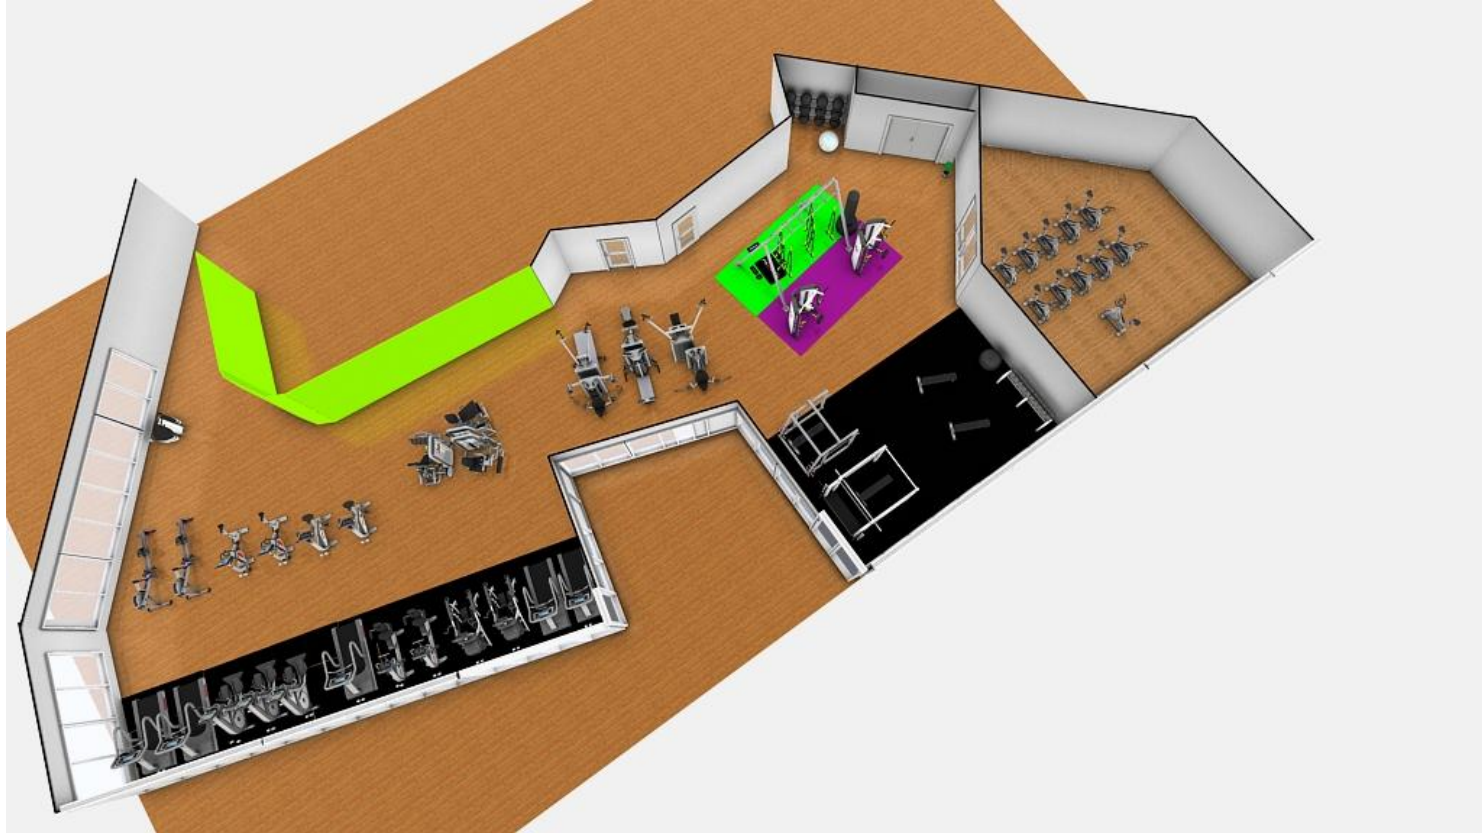

Newbridge Industrial Estate
Newbridge / Edinburgh
EH26 8PJ

T: 0131 335 3145
F: 0131 333 2133